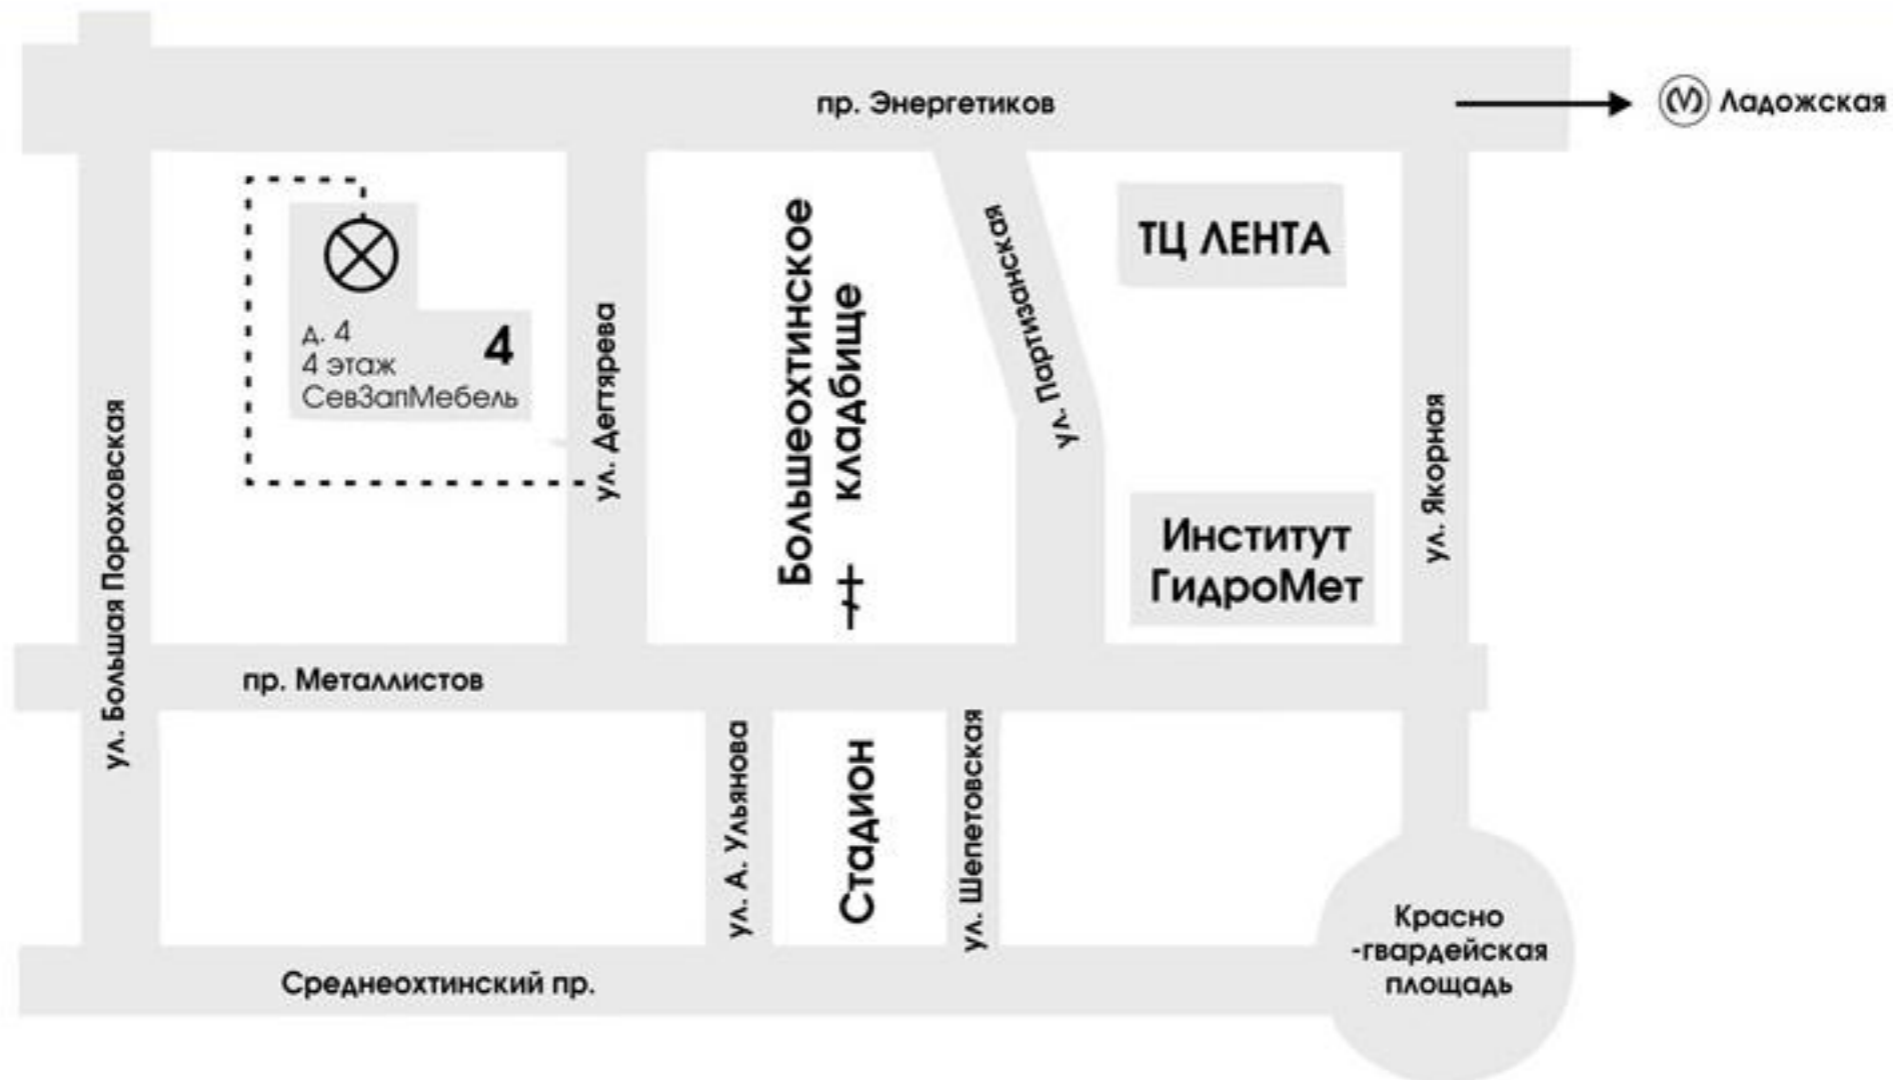

Офис!

Я

..... ????

Платный въезд на территорию завода — 50 руб.

«Снаряжение»
(812) 331-60-69
equip@equip.ru

Наш сайт и интернет - магазин:
Equip.ru
Снаряжение.рф

A woman with blonde hair tied back and a large yellow flower in her hair is lying on a massage table. Her eyes are closed, and she appears to be in a state of relaxation. A person's hands are visible, performing a massage on her back and shoulders. The background is a plain, light-colored wall.